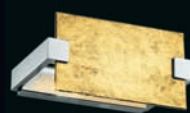

Nk Cr

Struttura in ottone vetro pirex.
Brass structure, pirex glass. Messingstruktur, Pirex Glas.

Argento / Silver

Oro / Gold

Base parete

AH151
R7s 78mm 120W
L 211 x Sp. 140 x H 95