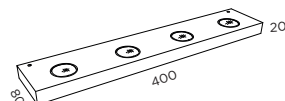

A - 3 8

⊕ ⊖ IP20
LED 6 x LED 4W 3000K

AC - 0 7

Accesorio espejo
Mirror accessory

2 Posiciones
2 Positions
(Up or down)

A - 3 7

⊕ ⊖ IP20
LED 4 x LED 4W 3000K

AC - 0 6